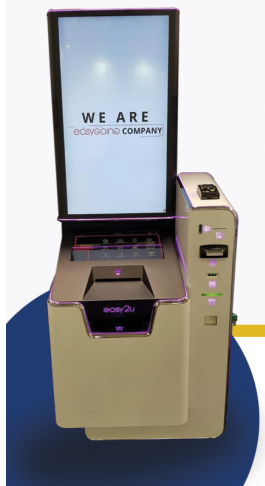

India's No 1 Interactive Kiosk Solution Provider & Manufacturer

Self Checkout Kiosk!

Make your shopping experience seamless and efficient with our innovative Self Checkout Kiosk! Say goodbye to long lines and hello to a faster, more convenient way to check out. Our user-friendly interface allows you to easily scan, bag, and pay for items at your own pace, with advanced technology ensuring accurate scanning and secure payment processing. Need to weigh produce or input a custom item? Our kiosk comes with built-in scales and an easy-to-use keyboard. Plus, you can view item prices, apply discounts, and track your spending in real-time for ultimate transparency and control. Our kiosk is designed to be accessible for all shoppers, with an intuitive touch screen interface and friendly support team to assist you. Upgrade your checkout experience with our Self Checkout Kiosk today!

Safety and Training Kiosk

Corporate Kiosk

Digital Signage Kiosk

Self Checkout Kiosk

E-Governance Kiosk

Information Kiosk

Healthcare Kiosk

Retail Kiosk

Indian Army

indiamart

+ More

SPECIFICATION

TOUCH SCREEN	CPU - WINDOWS / Android / iOS	KIOSK ENCLOSURE
SINGLE TOUCH/ MULTI TOUCH - From 15" to 108"	Intel® core i3, i5, i7, i9	CRCA body made of 1.6mm thick sheet.
Projected Capacitive Touch	The Intel® integrated graphics core	Locks & Lockable Castors
Capacitive, 225Million Touch	VGA & HDMI graphics port 2 SATA II ports (3 Gb/s)	Power Sockets
Accuracy 1% of true precision	RAM: 4GB/8GB and above	Branding
16K x 16K touch screen resolution	Hard Disk: 500 GB/1TB or higher	Easy servicing access
BareFinger Activation, not affected by dust, grease, moisture, liquids etc.	1 RS-232 Ports, 6 USB Ports, 1 LTP, 1 VGA, 1 10/100M Net Port	Strong Durable IP rated body
OPTIONAL PERIPHERALS		
Stainless steel Keyboard	Metal numeric keypad	Card reader/writer
XThermal printer/ laser printer/ Dot matrix printer	Fingerprint reader	Barcode Scanner